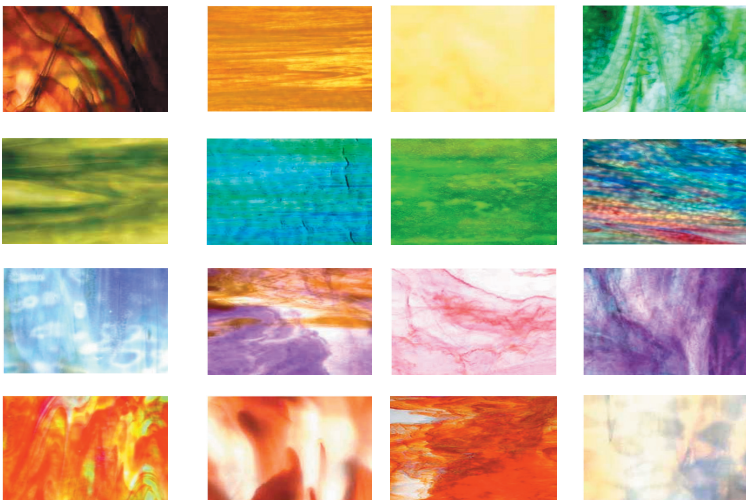

MAGI FUNGI

Sensual handcrafted porcelain crowned with your choice of rich old world glass. Each one unique, one-of-a-kind & signed by the artist. A perfect gift for you or someone you wish to impress!

16 STUNNING COLORS TO CHOOSE FROM!

Lore attributes the meaning of Mushrooms as *profound soul changes* and a *direct connect to the Soul*. The Magi Fungi Collection is another beautiful voice the Dancing Sun Studio portfolio. Sexy, fun, affordable & collectable high-end glass & porcelain sculptures made from rich old world glasses. These very popular pieces will be cherished by you or the someone you gift. Pick a color or chose a very chic clear topper and place your order today.